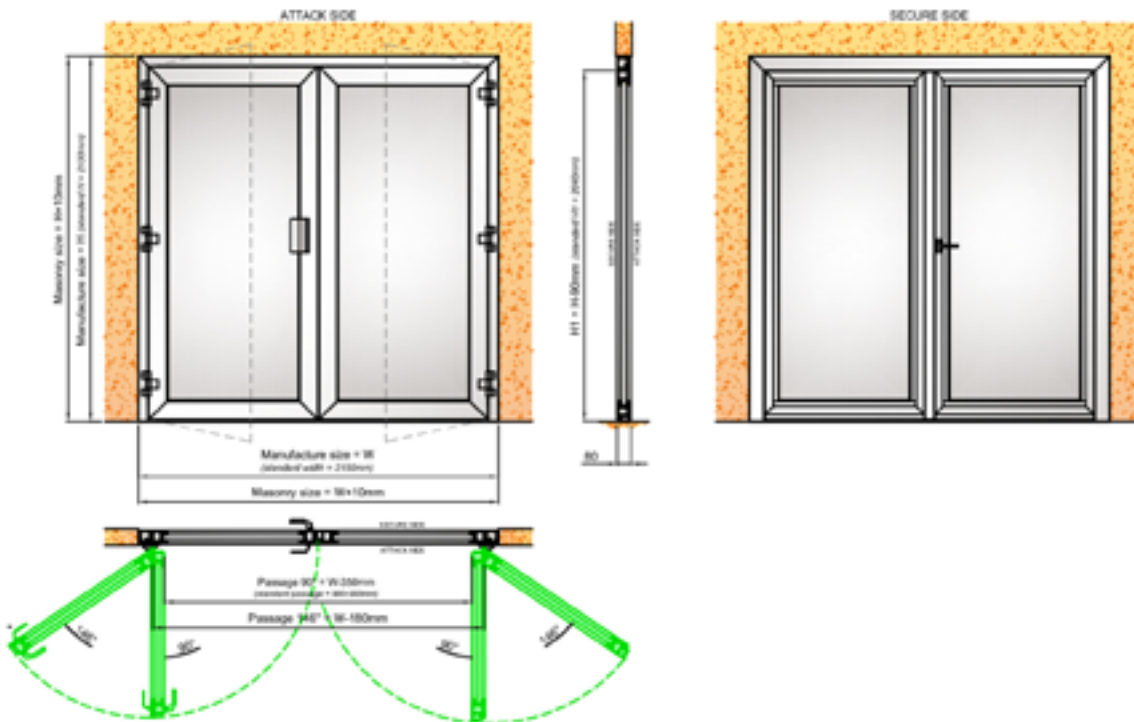

DarTek A double leaf

Notice:

- The product performance depends upon the quality of its installation. All installation details are provided in the DarTek A installation manual.
- A door stop is recommended to prevent any damage to the door closer.
- Any modification of a certified doorset by adding non factory fitted device may result in the loss of certification. Contact Gunnebo for more information.
- Certificates for bullet resistance are available on demand. Contact Gunnebo for any certificates request.
- Any DarTek A door can be upgraded to a DarTek Plus intelligent door. Refer to DorTek Plus product data sheet for more information.