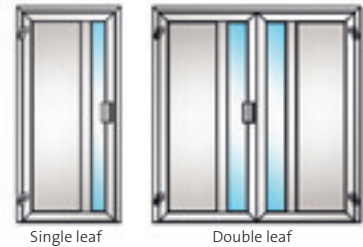

A3-H | A4-H | A5-H | A6-H