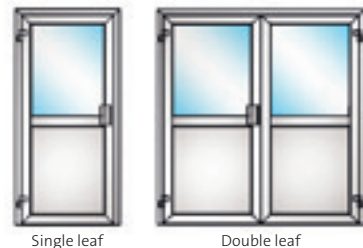

A3-H | A4-H | A5-H | A6-H