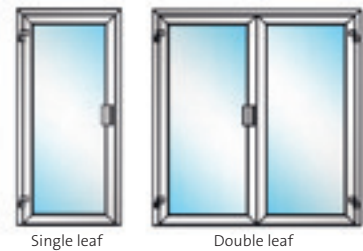

Material

Framework	Extruded aluminium profile in combination with steel armour
Infill	Laminated security glass or solid infill made of an aluminium panel on the attack side and white colour laminated on the secure side
Finish	Powder coat to RAL 9010, 9006, 7035 or 7037

Standard Equipment

Locking	1-point mechanical Euro Lock
Handle	Lever handle on both secure and attack sides

Construction

Opening	Up to 150° inward and outward (depending upon model)
DIN	Left or right
Clear opening	900mm at 90° opening (2 x 900mm only available with MagTek A0 double leaf)

Reference Standard

The certified bullet resistant range is tested to EN 1522 for the complete doorset. Standard EN 1522 defines 7 bullet resistance levels for:

- Pistols: FB2 to FB4
- Rifles: FB1 and FB7
- Assault rifles: FB5 and FB6
- Shotguns: FSG

Models

- Certified Bullet Resistant Doors DarTek A3 to A6

Options

- Alternative RAL colours or anodised finish
- Door position contact switch
- High security cylinder
- Choice of mechanical Euro Lock and electric locks
- Push buttons
- Choice of handle types
- Panic bar

Range Composition

DarTek A

A3-G | A4-G | A5-G | A6-G