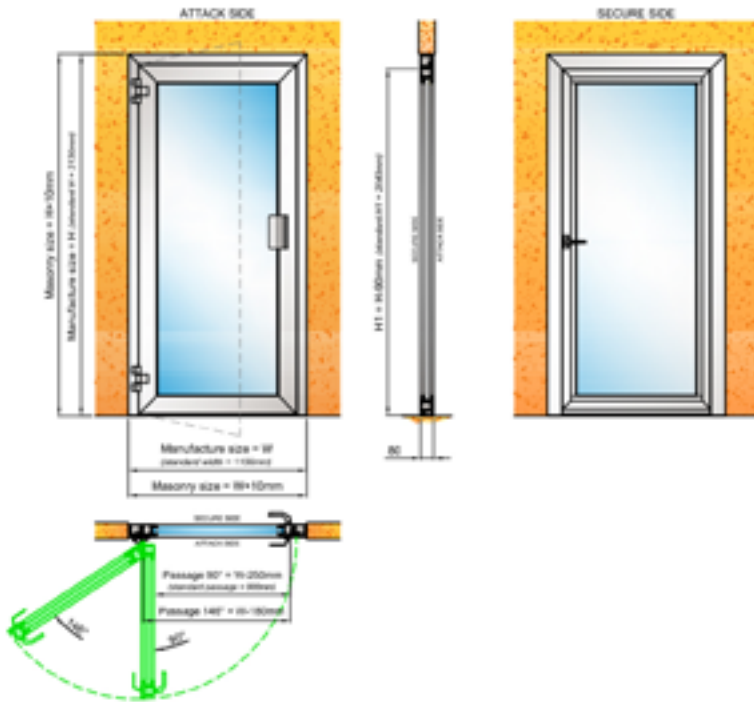

Site Preparation

DarTek A single leaf