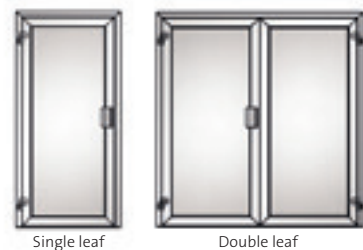

## Standard technical specifications

Model	Type	Rating	Leaf options	Total standard width (Single/Double) (mm)	Total standard height (mm)	Aluminium framework	Infill
DarTek A3-S	Certified Bullet Resistant Doors	FB3 to EN 1522	Single/Double	1150/2150	2130	80mm thick	Solid
DarTek A3-G							Glass BR3 to EN 1063
DarTek A4-S		FB4/FSG to EN 1522	Single/Double	1150/2150	2130	80mm thick	Solid
DarTek A4-G							Glass BR5 to EN 1063
DarTek A5-S		FB5/FSG to EN 1522	Single/Double	1150/2150	2130	80mm thick	Solid
DarTek A5-G							Glass BR5 to EN 1063
DarTek A6-S		FB6/FSG to EN 1522	Single/Double	1150/2150	2130	80mm thick	Solid
DarTek A6-G							Glass BR6 to EN 1063