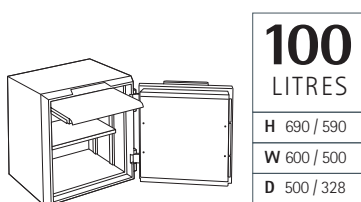

Please note: the figures below refer to exterior/interior measurements (in mm).

	EXTERNAL			INTERNAL			WEIGHT KG	DOOR WEIGHT KG	BODY WEIGHT KG	INTERNAL VOLUME LITRE	CLEAR OPENING WIDTH
	H	W	D	H	W	D					
M100	690	600	500	590	500	328	151	42	109	100	1055
M125	876	600	500	776	500	328	186	56	130	125	1055
M185	1200	600	500	1100	500	328	247	81	166	185	1055