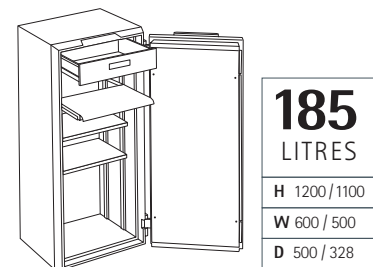

Automated opening and locking system with keypad lock placement at the top of door.

Ergonomic, handle-free design with chamfered edges.

Plug-in version with battery-power back-up system.

Innovative storage options for quick access to smaller items.

Three sizes that favour **height over depth** to adapt to a range of different spaces.

Colour options: grey, blue, brown

Ideal for **home, small office or retail location**.

CHOOSE FROM 3 FUNCTIONAL SIZES

Please note: the figures below refer to exterior/interior measurements (in mm).

	EXTERNAL			INTERNAL			WEIGHT KG	DOOR WEIGHT KG	BODY WEIGHT KG	INTERNAL VOLUME LITRE	CLEAR OPENING WIDTH
	H	W	D	H	W	D					
M100	690	600	500	590	500	328	151	42	109	100	1055
M125	876	600	500	776	500	328	186	56	130	125	1055
M185	1200	600	500	1100	500	328	247	81	166	185	1055