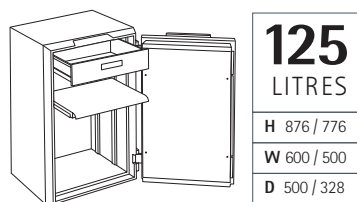

Please note: the figures below refer to exterior/interior measurements (in mm).

	EXTERNAL			INTERNAL			WEIGHT KG	DOOR WEIGHT KG	BODY WEIGHT KG	INTERNAL VOLUME LITRE	CLEAR OPENING WIDTH
	H	W	D	H	W	D					
M100	690	600	500	590	500	328	151	42	109	100	1055
M125	876	600	500	776	500	328	186	56	130	125	1055
M185	1200	600	500	1100	500	328	247	81	166	185	1055